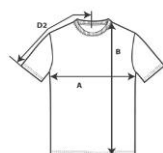

Colours

SKU's

61
284

SPECIFICATIONS

Centimeters	Tol-	Tol+	S	M	L	XL	2XL	3XL	4XL	5XL
Chest (A)	2.540	2.540	45.720	50.800	55.880	60.960	66.040	71.120	76.200	81.280
Length from HPS (B)	2.540	2.540	71.120	73.660	76.200	78.740	81.280	83.820	86.360	88.900
Sleeve length (centre back) (D2)	1.905	1.905	39.700	43.180	46.990	50.800	54.610	58.115	61.595	64.453
Inches	Tol-	Tol+	S	M	L	XL	2XL	3XL	4XL	5XL
Chest (A)	1.000	1.000	18.000	20.000	22.000	24.000	26.000	28.000	30.000	32.000
Length from HPS (B)	1.000	1.000	28.000	29.000	30.000	31.000	32.000	33.000	34.000	35.000
Sleeve length (centre back) (D2)	0.750	0.750	15.630	17.000	18.500	20.000	21.500	22.880	24.250	25.375

S-2XL

COLOURS	Code	Comments
Antique Cherry Red	246	90% Cotton, 10% Polyester
Antique Irish Green	248	90% Cotton, 10% Polyester
Antique Jade Dome	249	90% Cotton, 10% Polyester
Antique Orange	252	90% Cotton, 10% Polyester
Antique Sapphire	254	90% Cotton, 10% Polyester
Azalea	071	
Blackberry	278	50% Cotton, 50% Polyester
Cardinal Red	011	
Carolina Blue	109	
Cobalt	445	
Cornsilk	475	
Daisy	098	
Forest Green	033	
Graphite Heather	516	50% Cotton, 50% Polyester
Heather Sapphire	217	50% Cotton, 50% Polyester
Heliconia	010	
Indigo Blue	080	
Kiwi	186	
Light Pink	020	
Lilac	284	50% Cotton, 50% Polyester
Lime	012	
Midnight	286	50% Cotton, 50% Polyester
Mint Green	455