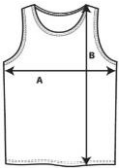

GILDAN®

64200

Softstyle Adult Tank Top

DETAILS

Weight
Content
Features

153.0 G/SqM (White 144.0 G/SqM)
100% Cotton
Eurofit - sleeker fit in shoulder and sleeve
6.5 cm straps
Rib knit trim applied to neckline and armholes
Tearaway label
Quarter-turned to eliminate centre crease

Sizes
Case Packs
Colours
SKU's

S-2XL
S - 2XL 6 DOZEN
6
30

SPECIFICATIONS

Centimeters	Tol-	Tol+	S	M	L	XL	2XL
Chest (A)	2.000	2.000	45.999	51.001	55.999	61.001	65.999
Length from HPS (B)	2.500	2.500	71.501	74.501	77.000	79.499	83.000
Inches	Tol-	Tol+	S	M	L	XL	2XL
Chest (A)	0.787	0.787	18.110	20.079	22.047	24.016	25.984
Length from HPS (B)	0.984	0.984	28.150	29.331	30.315	31.299	32.677