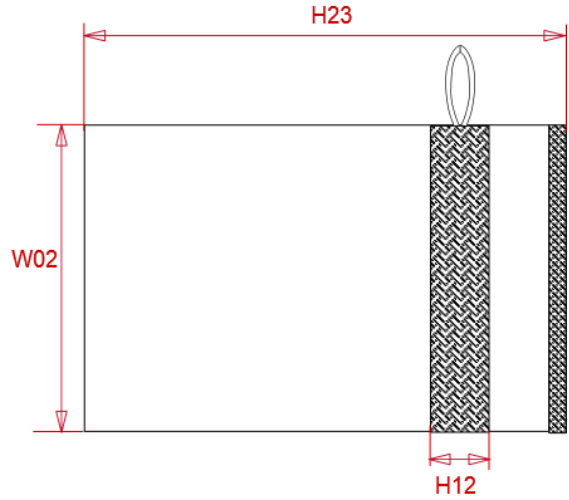

KARIBAN

REFERENCE : K107

SIZES : U

COMPOSITION :

Main fabric : Terry 450 100%cotton

WEIGHT :

Main fabric : 450 gsm

ARTICLE WEIGHT :

32 gr/pc

DESCRIPTION
Français : Gant de toilette
English : Washing glove
Nederlands : Washandje
Deutsch : Waschhandschuh
Español : Manopla de baño
Italiano : Guanto da toilette
Português : Luva de banho

COLORS	PANTONE SERIGRAPHIE
White	White
Navy	534C
Red	1795C
Dark grey	447C
Black	Black
Royal blue	7684C

MEASUREMENT	
Description	U
H23 Longueur gant / Cloth length	22
W02 Largeur gant / Cloth width	15
H12 Hauteur liteau / Band height	3

CARE LABEL				

PACKING	
Box	150 pcs / box U => L:60cm W:40cm H:20cm GW:6.00kg NW:5.30kg