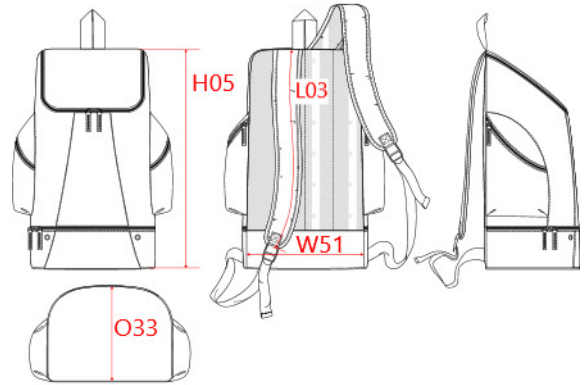

REFERENCE : KI0102

SIZES : U

COMPOSITION :

Main fabric : Polyester 600D PU backing -190 100%polyester
 Fabric : Polyester Ripstop 300D PU backing - 190 For contrasted panel on front. 100%polyester
 Lining : Polyester 210D PU backing - 75 100%polyester
 Fabric 2 : Polyester puffy mesh On back panel + back side of shoulder straps. 100%polyester
 Padding : special PAD for shoulder & shoulder straps of backpacks 5mm thickness. On inside of: back panel + shoulder straps + bottom pocket. PE

TECHNICAL DETAIL :

PU backing

ARTICLE WEIGHT :

400 gr/pc

DESCRIPTION
Français : Sac à dos sport
English : Gym backpack
Nederlands : Gym backpack
Deutsch : Rucksack
Español : Mochila deportiva
Italiano : Zaino sportivo
Português : Mochila

COLORS	PANTONE SERIGRAPHIE
Black	Black
Burnt lime / Black	583C / Black
Petrol blue / Black	5405C / Black
Red / Black	1795C / Black
Royal blue / Light grey	287C / 2331C

MEASUREMENT						
Description	U					
H05 Hauteur totale / Total height	50					
W51 Total width	27					
O33 Deep of bottom part	21					
L03 Shoulder strap total length	45					

PACKING	
Box	20 pcs / box U => L:54cm W:40cm H:45cm GW:9kg NW:8kg