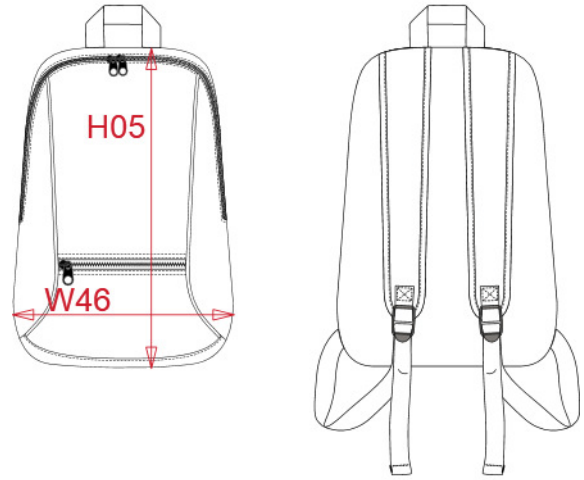

REFERENCE : KI0103

SIZES : U

COMPOSITION :

Main fabric : Polyester 600D PU backing 100%polyester
 Lining : Polyester 210D PU backing - 75 For inside and outside of back panel 100%polyester
 Padding : special PAD for shoulder & shoulder straps of backpacks For back panel + shoulder straps

TECHNICAL DETAIL :

PU Backing

ARTICLE WEIGHT :

200 gr/pc

DESCRIPTION							COLORS		PANTONE SERIGRAPHIE		
Français : Sac à dos English : Half moon backpack Nederlands : Half Moon backpack Deutsch : Rucksac Español : Mochila Italiano : Zainetto mezza luna Português : Mochila							Aqua blue		7690C		
							Black		Black		
							Burnt lime		583C		
							Corde		402C		
							Fuchsia		219C		
							Navy		433C		
							Orange		1495C		
							Red		1795C		
							Dark grey		447C		
							Light grey		2331C		
							Light marsala		7613C		
							Yellow		109C		
							Iris blue		7545C		
							White		White		
MEASUREMENT											
Description	U										
H05 Hauteur totale / Total height	43										
W46 Widest point on front panel	29										
PACKING											
Box	40 pcs / box										
	U => L:49cm W:34cm H:63cm GW:9Kg NW:8Kg										