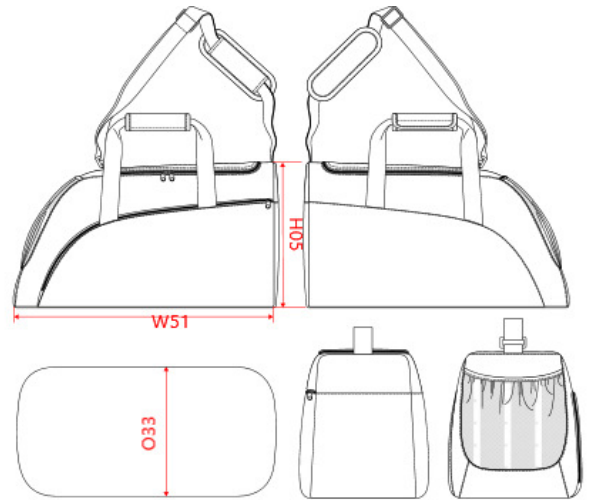

Lining : Polyester 210D PU backing - 75 As lining for inside

front pocket + inside bottom panel + inside panel of hand

protection shape on handles. 100%polyester

Padding : special PAD for shoulder & shoulder straps of

backpacks Thicknes 4mm. On Inside of shoulder and handles

protection shapes + bottom panel of the bag. PE

**TECHNICAL DETAIL :**

PU backing

**ARTICLE WEIGHT :**

300 gr/pc

DESCRIPTION	
<b>Français :</b>	Sac de sport
<b>English :</b>	Sports bag
<b>Nederlands :</b>	Sports bag
<b>Deutsch :</b>	Sporttasche
<b>Español :</b>	Bolsa deportiva
<b>Italiano :</b>	Borsa sportiva
<b>Português :</b>	Saco de desporto

MEASUREMENT	
Description	U
<b>H05</b> Hauteur totale / Total height	31
<b>W51</b> Total width	55
<b>O33</b> Deep of bottom part	27

PACKING	
Box	25 pcs / box U => L:60cm W:35cm H:48cm GW:9kg NW:7,5kg