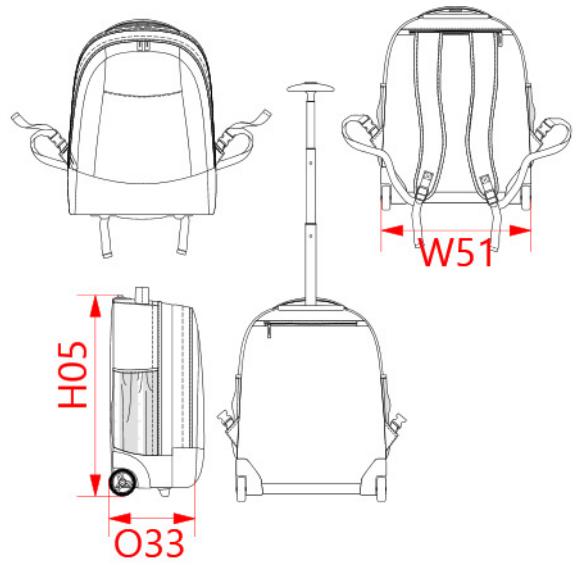

REFERENCE : KI0817

SIZES : U

COMPOSITION :

Main fabric : Polyester Jacquard 800D PVC backing 100% polyester

Lining : Polyester 210D PU backing - 75 As inside lining. 100% polyester

Mesh 1 : Polyester mesh - 150 On lateral pockets. 100% polyester

Fabric 2 : Polyester puffy mesh On back side of the bag. 100% polyester

Fabric 1 : Polyester 600D PVC backing On back side of the top handle. 100%polyester

TECHNICAL DETAIL :

PVC backing

ARTICLE WEIGHT :

2050 gr/pc

DESCRIPTION	
Français :	Sac / sac à dos trolley traille cabine
English :	Business cabin size trolley / backpack
Nederlands :	Zakelijke cabine trolley / rugzak
Deutsch :	Business-Kabinentrolley / Rucksack
Español :	Mochila / Borsa trolley tamaño cabina.
Italiano :	Zaino trolley system.
Português :	Mochila / trolley tamanho cabine

COLORS	PANTONE SERIGRAPHIE
Black	Black

MEASUREMENT	
Description	U
H05 Hauteur totale / Total height	44
W51 Total width	36,50
O33 Deep of bottom part	24

PACKING	
Box	6 pcs / box U => L:68cm W:38cm H:47cm GW:13,3Kg NW:12,3Kg