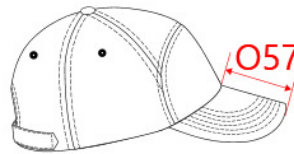

REFERENCE : KP013

SIZES : U

**COMPOSITION :**

Main fabric : Cotton twill 155 100%cotton

Material 6 : Rubber quality As inner structure of the peak. 100% PP

**ARTICLE WEIGHT :**

58gr/pc

DESCRIPTION
<b>Français :</b> Bahia - Casquette 7 panneaux
<b>English :</b> Bahia - 7 panel cap
<b>Nederlands :</b> Bahia - Pet met 7 panelen
<b>Deutsch :</b> Bahia -7 panel kappe
<b>Español :</b> Bahia - Gorra 7 paneles
<b>Italiano :</b> Bahia - Cappellino 7 pannelli
<b>Português :</b> Bahia - Boné

MEASUREMENT	
Description	U
<b>H50</b> Tour de tête / Head measurement	58
<b>O57</b> Deep of the peak on baseball cap	7
<b>H70</b> Height of front panel	9,50

CARE LABEL

PACKING	
Box	100 pcs / box U => L:40cm W:40cm H:30cm GW:9.00kg NW:7.00kg