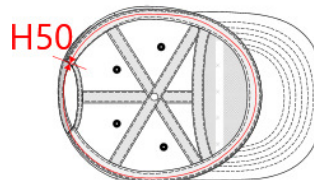

REFERENCE : KP013

SIZES : U

**COMPOSITION :**

Main fabric : Cotton twill 155 100%cotton

Material 6 : Rubber quality As inner structure of the peak. 100% PP

**ARTICLE WEIGHT :**

58gr/pc

DESCRIPTION
<b>Français :</b> Bahia - Casquette 7 panneaux
<b>English :</b> Bahia - 7 panel cap
<b>Nederlands :</b> Bahia - Pet met 7 panelen
<b>Deutsch :</b> Bahia -7 panel kappe
<b>Español :</b> Bahia - Gorra 7 paneles
<b>Italiano :</b> Bahia - Cappellino 7 pannelli
<b>Português :</b> Bahia - Boné

MEASUREMENT	
Description	U
<b>H50</b> Tour de tête / Head measurement	58
<b>O57</b> Deep of the peak on baseball cap	7
<b>H70</b> Height of front panel	9,50

CARE LABEL

PACKING	
Box	100 pcs / box U => L:40cm W:40cm H:30cm GW:9.00kg NW:7.00kg