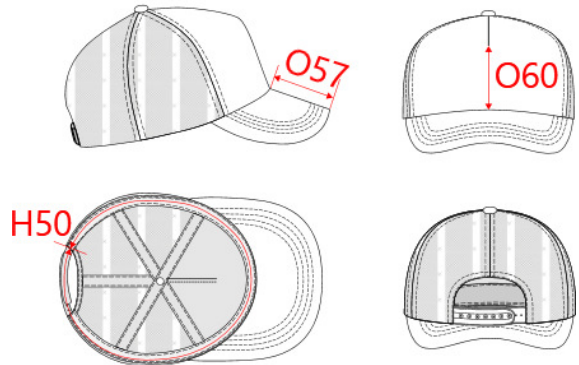

REFERENCE : KP111

SIZES : U

COMPOSITION :

Main fabric : Polyester interlock-150 For front panel of the crown. 100% Polyester

Main fabric : Polyester interlock-150 For the peak. 100% Polyester

Fabric 2 : Polyester mesh · 110 For the 4 back panels of the crown. 100% Polyester

Material 6 : Rubber quality As curved inner structure of the peak. 100%rubber

ARTICLE WEIGHT :

63gr/pc

| DESCRIPTION | |
|--|--|
| Français : Casquette Trucker - 5 panneaux | |
| English : Trucker mesh cap - 5 panels | |
| Nederlands : Trucker - Pet met 5 panelen | |
| Deutsch : Trucker Netz Kappe 5 Panel | |
| Español : Gorra trucker 5 paneles | |
| Italiano : Cappellino trucker 5 pannelli | |
| Português : Boné Trucker - 5 painéis | |

| MEASUREMENT | |
|--------------------------------------|------|
| Description | U |
| H50 Tour de tête / Head measurement | 58 |
| O57 Deep of the peak on baseball cap | 6,80 |
| O60 Front part print height | 9 |

| CARE LABEL | | | | |
|------------|--|--|--|--|
| | | | | |

| PACKING | |
|---------|--|
| Box | 100 pcs / box U => L:62cm W:46cm H:36cm GW:9.1kg NW:6.3kg |