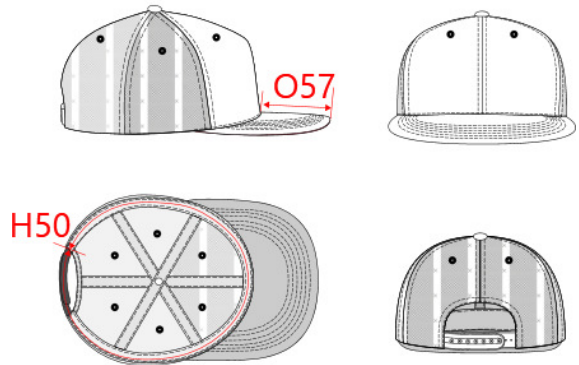

REFERENCE : KP113

SIZES : U

COMPOSITION :

Main fabric : Cotton twill - 260 For 2 front panels with laminated front panels. 100%cotton

Main fabric : Cotton twill - 260 For peak, inner sweatband & top button. 100%cotton

Fabric 2 : Mesh 90 For 4 back panels in mesh. 100%polyester

Material 5 : PU fabric quality Under the inner sweatband. 100% polyurethane

Material 6 : Rubber quality For the inner structure of the peak. 100%rubber

ARTICLE WEIGHT :

125gr/pc

DESCRIPTION	COLORS	PANTONE SERIGRAPHIE
Français : Casquette Trucker - 6 panneaux	Black	Black
English : Trucker flat peak cap - 6 panels	Navy	433C
Nederlands : Trucker - Pet met 6 panelen	Red	200C
Deutsch : Trucker Flachschild - Kappe 6 Panel	Royal blue	287C
Español : Gorra trucker 6 paneles	White	White
Italiano : Cappellino trucker 6 pannelli visiera piatta	White / Black	White / Black
Português : Boné Trucker pala direita - 6 painéis	Lime / White	367C / White

MEASUREMENT						
Description	U					
H50 Tour de tête / Head measurement	58					
O57 Deep of the peak on baseball cap	6,80					

CARE LABEL				

PACKING	
Box	100 pcs / box U => L:62cm W:47cm H:35cm GW:12.5kg NW:9.5kg