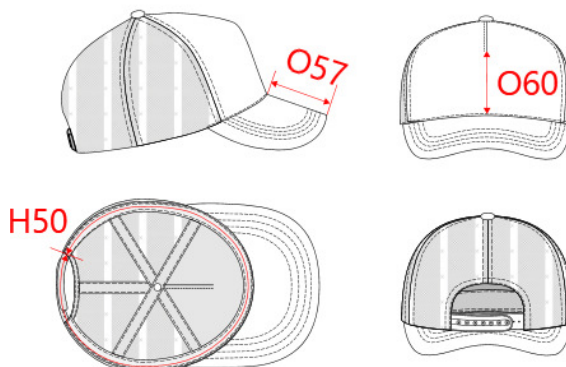

REFERENCE : KP137

SIZES : U

COMPOSITION :

Main fabric : Brushed Cotton twill - 260 For front panel + peak.
94%cotton 6%viscose

Fabric 2 : Polyester mesh · 110 For back and side panel of the crown. 100% Polyester

Material 3 : Rubber quality Inside of the peak. 100%rubber

ARTICLE WEIGHT :

62 gr/pc

DESCRIPTION	
Français : Casquette trucker - 5 panneaux	
English : Trucker mesh cap - 5 panels	
Nederlands : Truckerpet - 5 panelen	
Deutsch : 5 Panel trucker-kappe	
Español : Gorra trucker - 5 paneles	
Italiano : Cappelino trucker - 5 pannelli	
Português : Boné trucker - 5 painéis	

MEASUREMENT	
Description	U
H50 Tour de tête / Head measurement	58
O57 Deep of the peak on baseball cap	7
O60 Front part print height	9

CARE LABEL				

PACKING	
Box	100 pcs / box Size => L:57cm W:45cm H:36cm GW:9,5Kg NW:7,5Kg