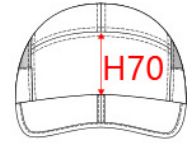

DESCRIPTION
Français : Casquette sport pliable
English : Foldable sports cap
Nederlands : Opvouwbare sport pet 7 panelen
Deutsch : Faltbare Sport kappe
Español : Gorra plegable de deporte
Italiano : Cappellino sport pieghevole
Português : Boné de desporto dobrável

COLORS	PANTONE SERIGRAPHIE
White / Grey	White / 422C
Black / Lime	Black / 367C
Red / Grey	200C / 422C

MEASUREMENT	
Description	U
H50 Tour de tête / Head measurement	58
O57 Deep of the peak on baseball cap	7,50
H70 Height of front panel	8,80
O60 Front part print height	7,30

CARE LABEL				

PACKING	
Box	100 pcs / box U => L:54cm W:45cm H:30cm GW:6.90kg NW:5.00kg