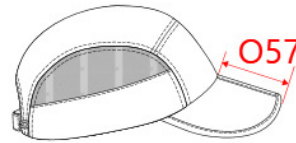

REFERENCE : KP206

SIZES : U

COMPOSITION :

Main fabric : 50D Polyester microfiber 100%polyester

Fabric 1 : Mesh 105 For side yokes 100%polyester

Material 6 : Rubber quality As structure of the peak. 100% PP

ARTICLE WEIGHT :

40gr/pc

DESCRIPTION
Français : Casquette sport pliable
English : Foldable sports cap
Nederlands : Opvouwbare sport pet 7 panelen
Deutsch : Faltbare Sport kappe
Español : Gorra plegable de deporte
Italiano : Cappellino sport pieghevole
Português : Boné de desporto dobrável

COLORS	PANTONE SERIGRAPHIE
White / Grey	White / 422C
Black / Lime	Black / 367C
Red / Grey	200C / 422C

MEASUREMENT	
Description	U
H50 Tour de tête / Head measurement	58
O57 Deep of the peak on baseball cap	7,50
H70 Height of front panel	8,80
O60 Front part print height	7,30

CARE LABEL				

PACKING	
Box	100 pcs / box U => L:54cm W:45cm H:30cm GW:6.90kg NW:5.00kg