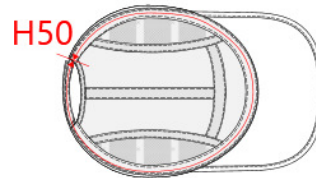

REFERENCE : KP206

SIZES : U

COMPOSITION :

Main fabric : 50D Polyester microfiber 100%polyester

Fabric 1 : Mesh 105 For side yokes 100%polyester

Material 6 : Rubber quality As structure of the peak. 100% PP

ARTICLE WEIGHT :

40gr/pc

DESCRIPTION
Français : Casquette sport pliable
English : Foldable sports cap
Nederlands : Opvouwbare sport pet 7 panelen
Deutsch : Faltbare Sport kappe
Español : Gorra plegable de deporte
Italiano : Cappellino sport pieghevole
Português : Boné de desporto dobrável

COLORS	PANTONE SERIGRAPHIE
White / Grey	White / 422C
Black / Lime	Black / 367C
Red / Grey	200C / 422C

MEASUREMENT	
Description	U
H50 Tour de tête / Head measurement	58
O57 Deep of the peak on baseball cap	7,50
H70 Height of front panel	8,80
O60 Front part print height	7,30

CARE LABEL				

PACKING	
Box	100 pcs / box U => L:54cm W:45cm H:30cm GW:6.90kg NW:5.00kg