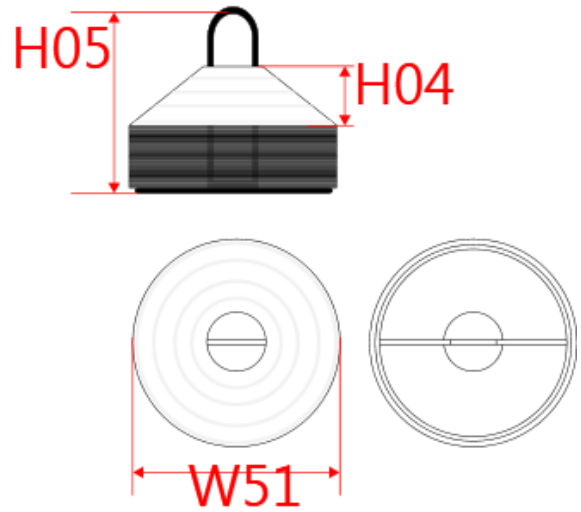

PROACT.®

REFERENCE : PA646

SIZES : U

COMPOSITION :

Main material : PE quality For 10 of the 40 Kit domes. 100% polyethylene

Main material : PE quality For 10 of the 40 Kit domes. 100% polyethylene

Main material : PE quality For 10 of the 40 Kit domes. 100% polyethylene

Material 4 : PE quality For 10 of the 40 Kit domes. 100% polyethylene

Material 2 : Metal quality For the base that suport the domes. 100%metal

FABRIC CONSTRUCTION AND FINISHING :

PE

ARTICLE WEIGHT :

1100 gr/pc

COLORS	PANTONE SERIGRAPHIE
Red / Yellow / Green / R.blue	Not available

MEASUREMENT	
Description	U
H05 Hauteur totale / Total height	23
H04 Hauteur coté / Side length	5
W51 Total width	18

PACKING	
Box	10 pcs / box Size => L:64cm W:41cm H:43cm GW:13Kg NW:11Kg